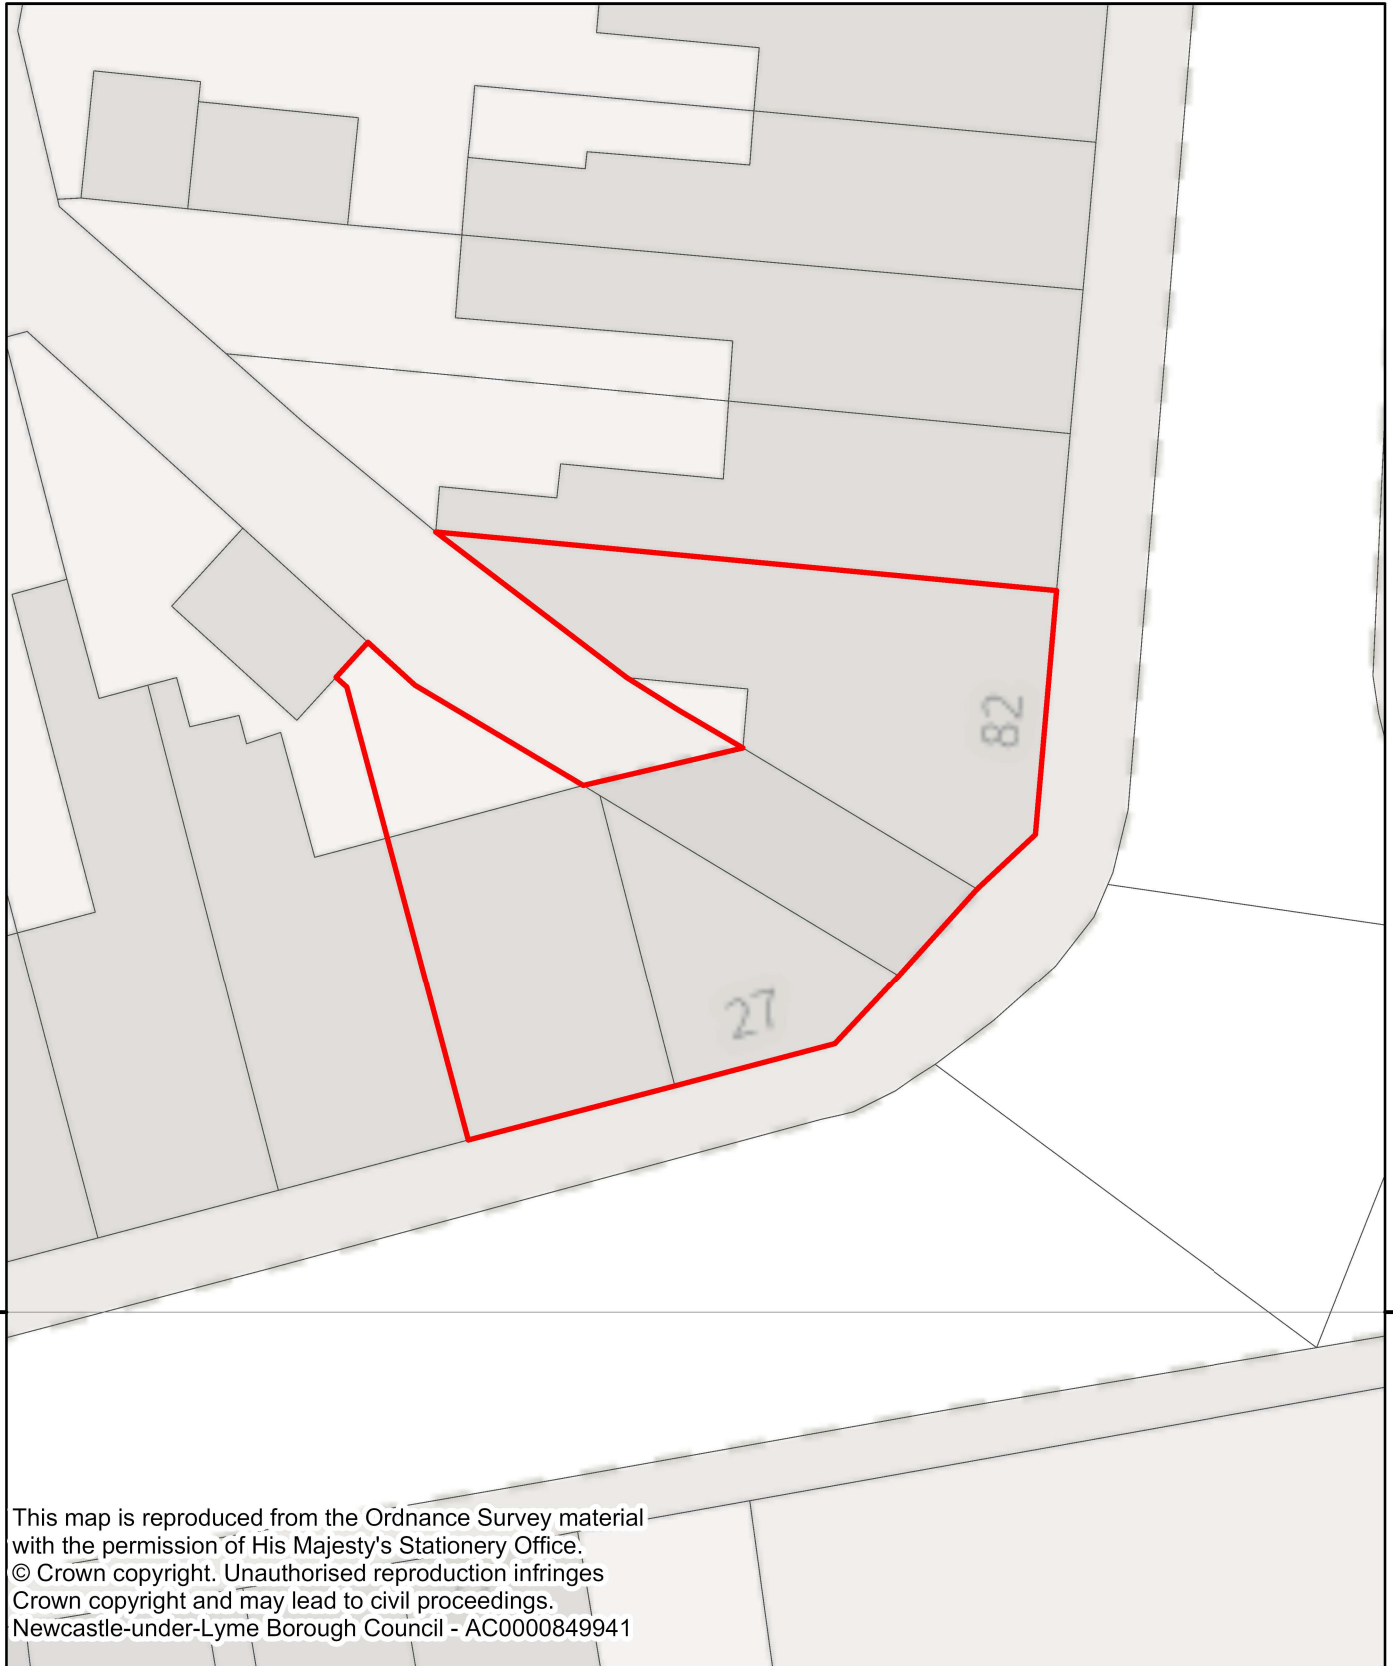

26/00051/COU  
25-27 Well St & 82 Garden St  
Newcastle

This map is reproduced from the Ordnance Survey material with the permission of His Majesty's Stationery Office.  
© Crown copyright. Unauthorised reproduction infringes Crown copyright and may lead to civil proceedings.  
Newcastle-under-Lyme Borough Council - AC0000849941